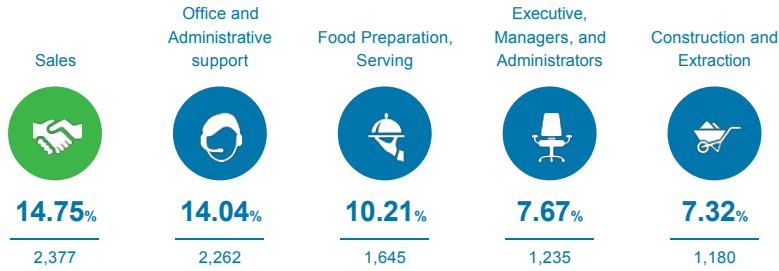

## Educational Attainment

The majority of the population in Marana has completed at least some college, and 33.97% has a College Degree.

## Labor Force

Marana has a labor force of 21,347 people, with an unemployment rate of 3.90%.

21,347

Labor Force

3.90%

Unemployment Rate

▼-20.41%

Unemployment Rate Change (1 year)

## Talent

Where are the top jobs by occupation?

Total Employees

11,262

The work distribution of total employees in Marana is:

43.00%

Blue Collar

56.00%