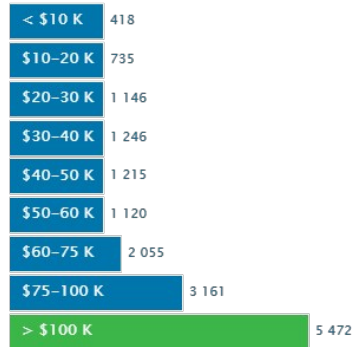

## Income and Spending

Households in Marana earn a median yearly income of \$77,759. 64.51% of the households earn more than the national average each year. Household expenditures average \$69,263.00 per year. The majority of earnings get spent on Shelter, Transportation, Food and Beverages, Health Care, and Utilities.

**\$77,759**

Median Household Income

**60%** more than the county

**48%** more than the state

**37%** more than the nation

Income Distribution

How do people spend most of their money?

PER HOUSEHOLD

Shelter

**\$14,261**

Transportation

**\$13,153**

Food and Beverages

**\$10,028**

Health Care

**\$5,429**

Utilities

**\$5,048**

**\$69,263**

Median Household Expenditure