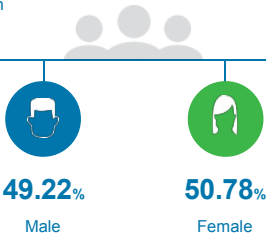

## People

The total population of Marana is 42,631. The median age is 38.61.

**42,631**

Total Population

### Age Distribution

Median Age

**38.61**