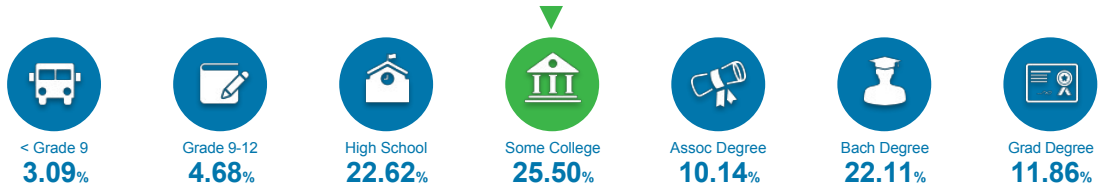

## People

The total population of Marana is 42,631. The median age is 38.61.

**42,631**

Total Population

### Age Distribution

Median Age

**38.61**

## Educational Attainment

The majority of the population in Marana has completed at least some college, and 33.97% has a College Degree.