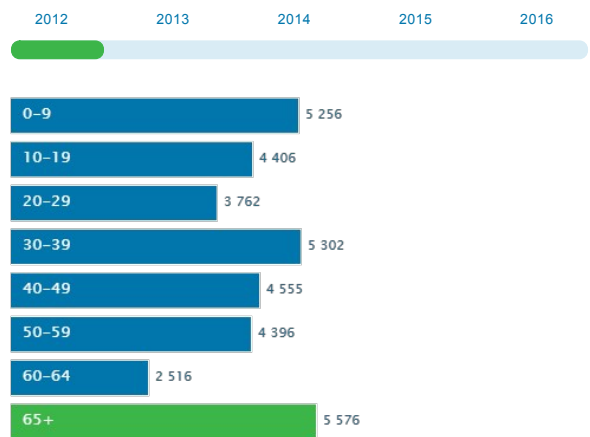

## People

The total population of Marana is 42,631. The median age is 38.61.

**42,631**

Total Population

### Age Distribution

Median Age

**38.61**