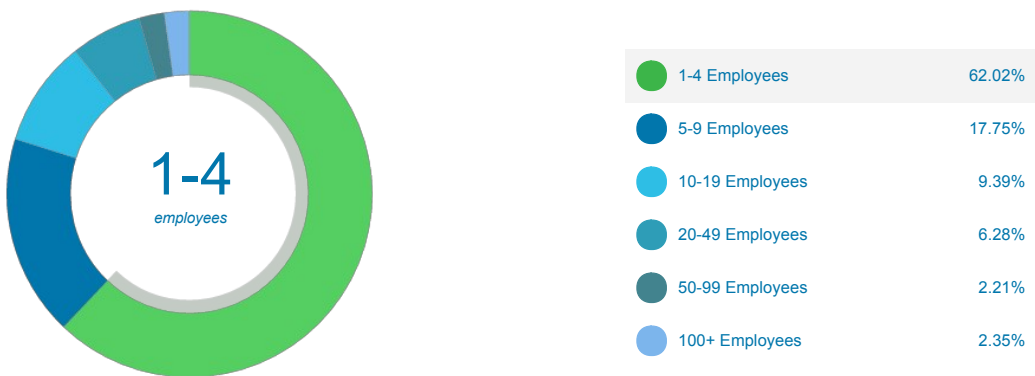

How many employees do businesses in Marana have?